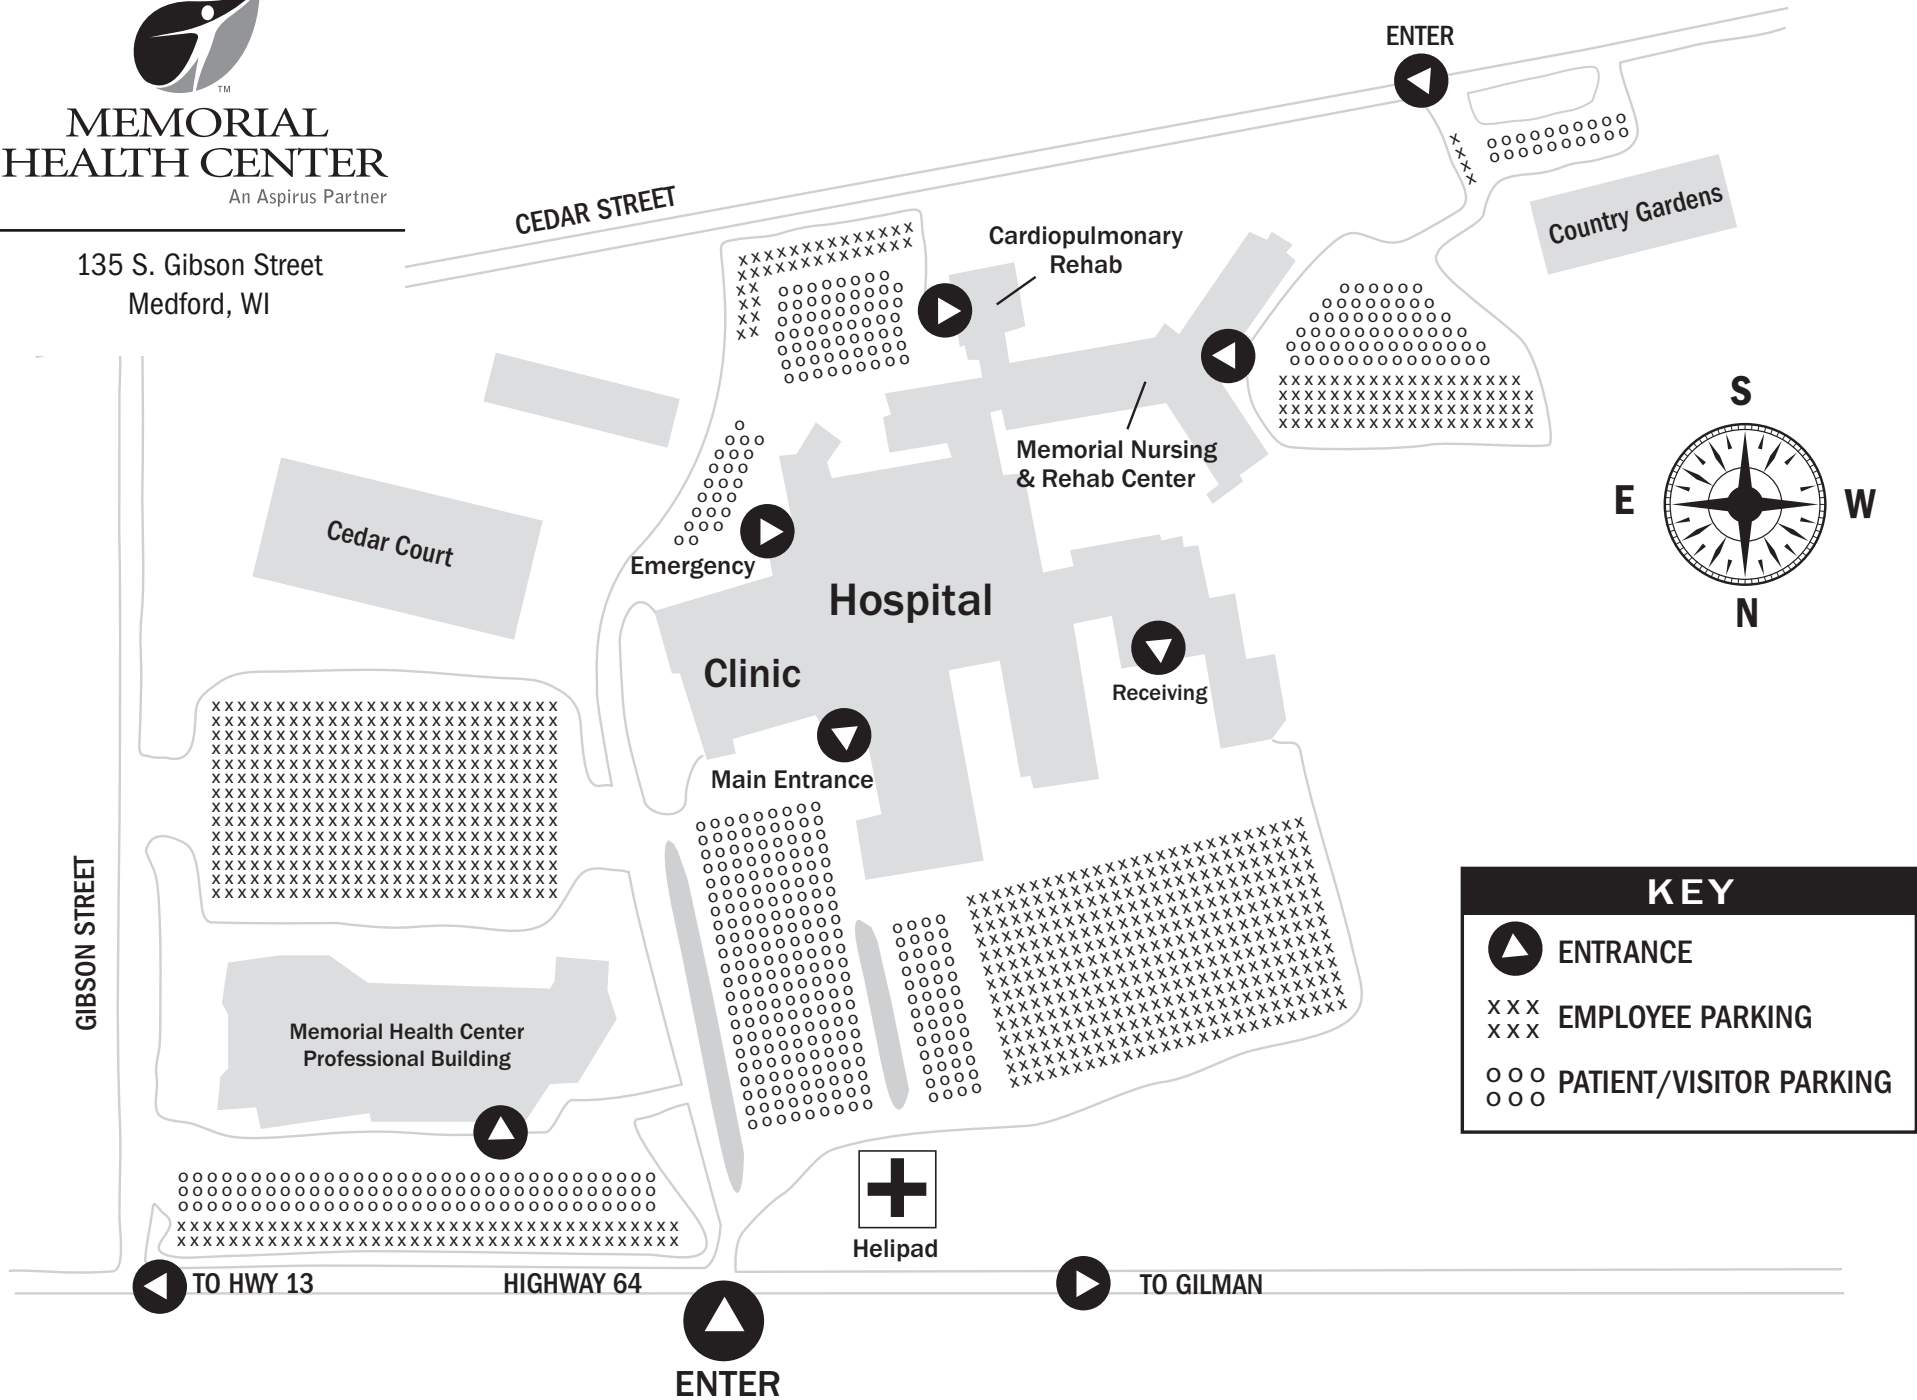

135 S. Gibson Street
Medford, WI

KEY

-  ENTRANCE
-  EMPLOYEE PARKING
-  PATIENT/VISITOR PARKING